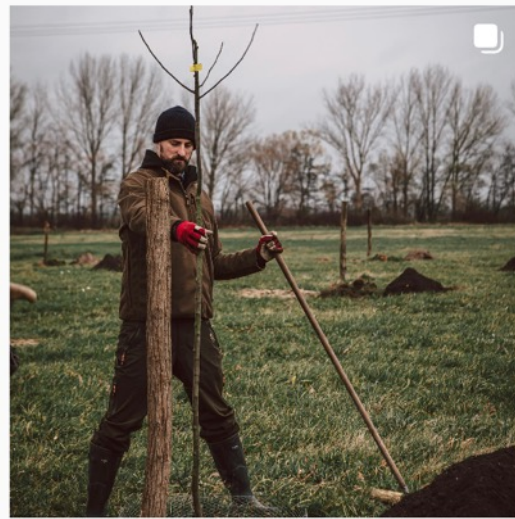

An orchard scene with several apple trees. The trees are covered in green leaves and many green apples. Some apples are starting to turn red. The background shows more trees and a bright sky. A dark semi-transparent rectangle is overlaid on the bottom half of the image, containing white text.

ALTE APFELSORTEN ALS VERKAUFSARGUMENT

SCHUTZ DURCH NUTZUNG

**OHNE MARKETING
GEHT ES NICHT**

**KONSUMGÜTER
VERKAUFEN
SICH ÜBER**

- **VERFÜGBARKEIT**
- **PREIS**
- **MARKE / STORY**

STORYTELLING

A photograph of an apple orchard. The foreground is filled with tall, green grass. In the middle ground, there are several apple trees with branches heavily laden with green apples. Some apples in the background are starting to turn red. The sky is bright and slightly overcast. A semi-transparent dark rectangle is overlaid on the center of the image, containing white text.

***„die kleinen Regenwälder
Deutschlands“***

**TRINKEN HILFT:
GETRÄNKE MIT
ÖKOLOGISCHEM MEHRWERT**

OSTMOST
BERLIN

OSTMOST
OUTCIDER
BERLIN

BIO
MILD
STREUOBST-CIDER
3,5% VOL.

ROTER
GRAVEN-
STEINER

OSTMOST

NETA
BANKING

AUSTRINKEN AUFBÄUMEN

OSTMOS
OUTSIDER
TIGER

B1FT 718

An orchard scene with several apple trees. The trees are covered in green and some red apples. The background shows more trees and a bright sky. A semi-transparent dark grey box is overlaid in the center, containing white text.