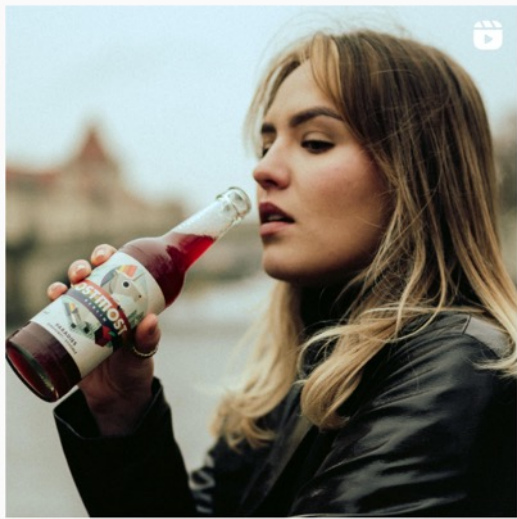

An orchard scene with several apple trees. The trees are covered in green leaves and many green apples. Some apples are starting to turn red. The background shows more trees and a bright sky. A dark semi-transparent rectangle is overlaid on the bottom half of the image, containing white text.

***„die kleinen Regenwälder
Deutschlands“***

**TRINKEN HILFT:
GETRÄNKE MIT
ÖKOLOGISCHEM MEHRWERT**

OSTMOST
BERLIN

OSTMOST
OUTCIDER
BERLIN

BIO
MILD
STREUOBST-CIDER
3,5% VOL.

ROTER
GRAVEN-
STEINER

OSTMOST

NETA
BANKING